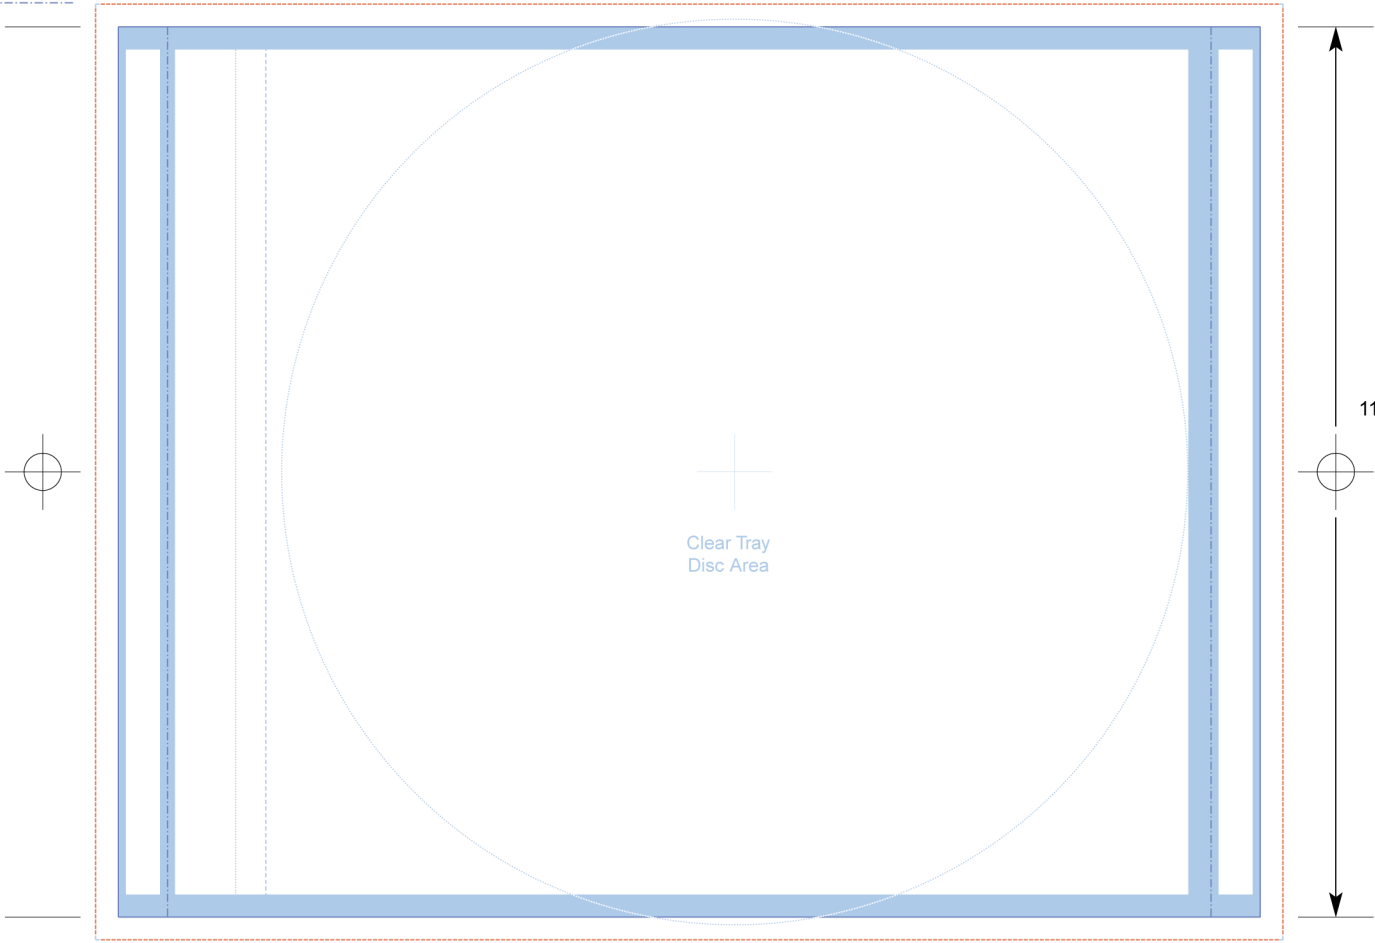

COLOURS
CYAN
MAGENTA
YELLOW
BLACK

**Dupes DVD & Video
Compact Disc Inside Inlay (clearcase)**

- Key:**
No text area
Bleed
Trim
Fold

Clear
Spine
Area

Clear Tray
Disc Area

6.5

138

6.5

117.8

PLEASE NOTE
THIS TEMPLATE IS NOT TO BE ALTERED, MOVED OR THE DOCUMENT SIZE CHANGED.
ALL DIMENSIONS ARE IN MILLIMETRES. BLEED ALLOWANCE OF 3MM ON TRIMMED EDGES