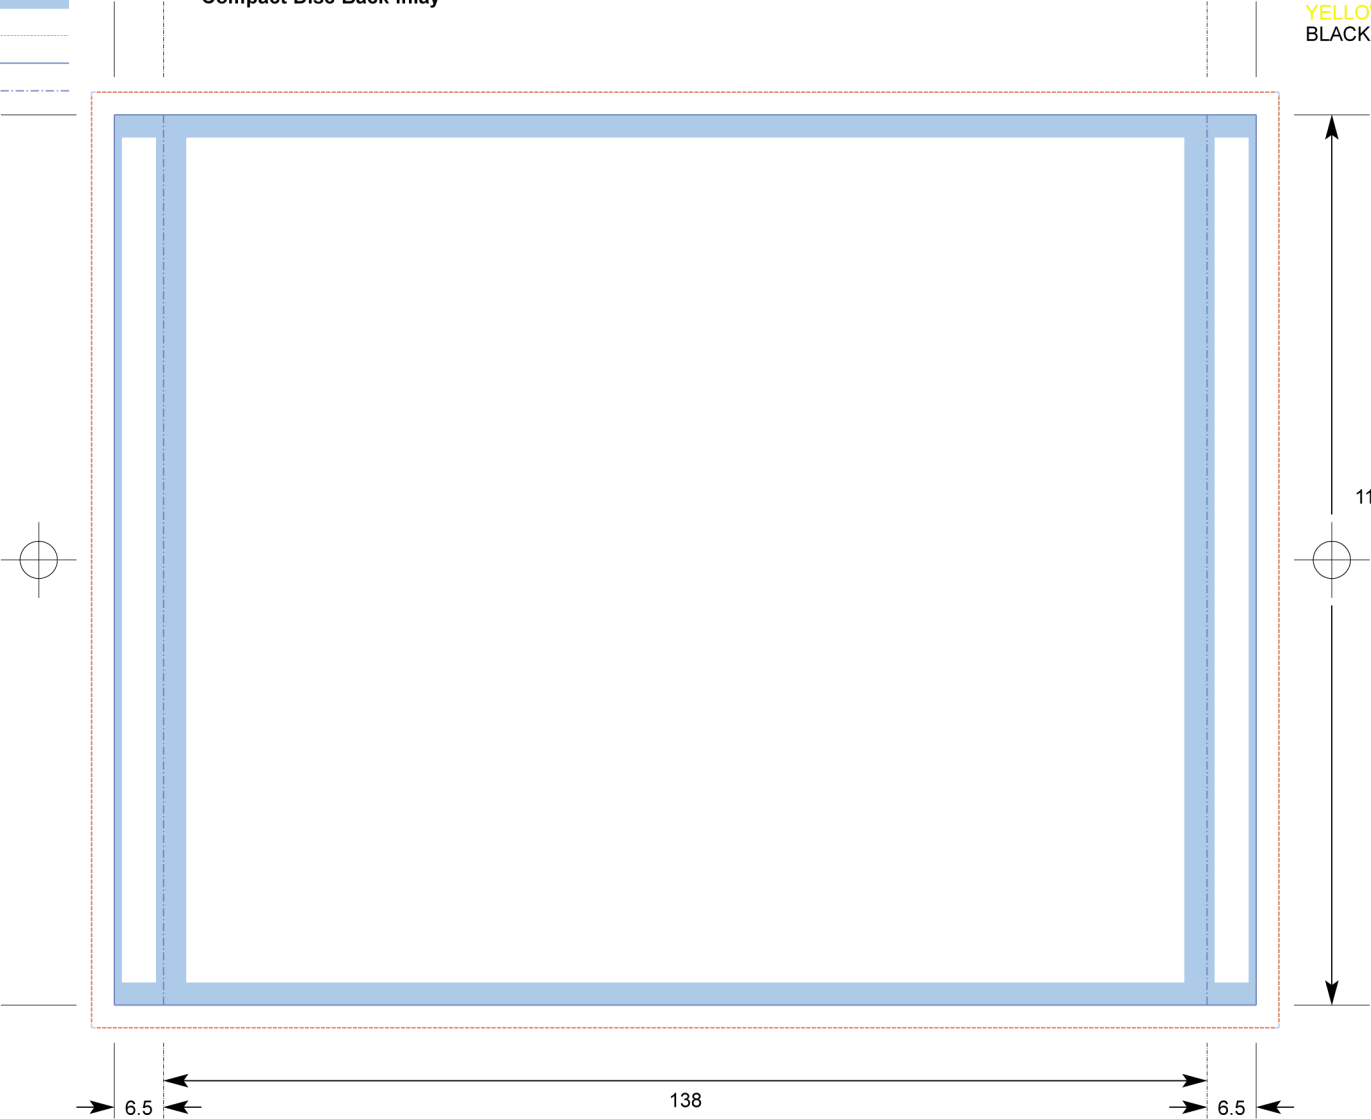

COLOURS
CYAN
MAGENTA
YELLOW
BLACK

**Dupes DVD & Video
Compact Disc Back Inlay**

Key:

- No text area
- Bleed
- Trim
- Fold

PLEASE NOTE
THIS TEMPLATE IS NOT TO BE ALTERED, MOVED OR THE DOCUMENT SIZE CHANGED.
ALL DIMENSIONS ARE IN MILLIMETRES. BLEED ALLOWANCE OF 3MM ON TRIMMED EDGES